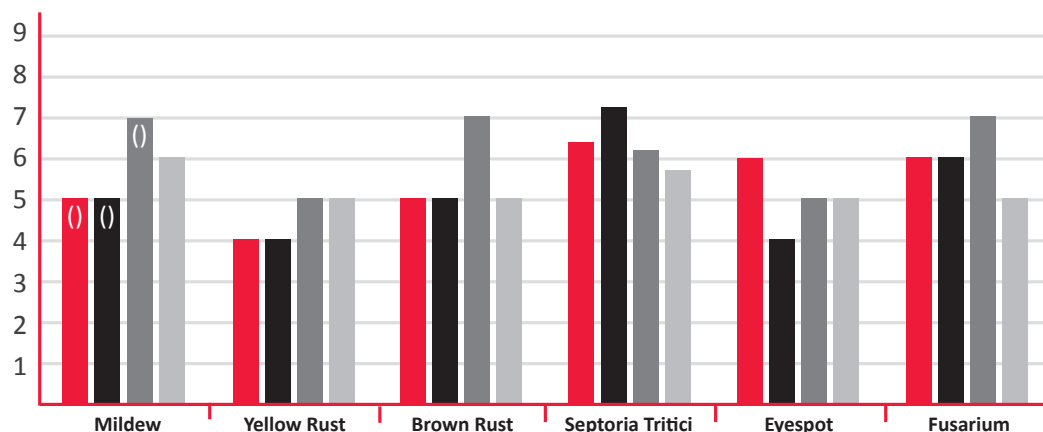

LG BEOWULF

BREEDERS REFERENCE: LGWU182 TRIAL STATUS: RECOMMENDED UK PARENTAGE: COSTELLO X GLEAM

High yielding feed variety, with strong on-farm performance

WINTER WHEAT

KEY STRENGTHS

Consistent yield across regions, seasons and rotational positioning

Very good disease resistance

Very stiff strawed variety

High Specific Weight

OWBM resistance

UKFM
GROUP 4

OWBM

	LG BEOWULF	Champion	KWS Dawsum	Gleam
YIELD (% of treated control)				
UK	104	106	102	102
East	104	105	102	102
West	103	107	101	102
North	107	105	105	103
Untreated (% of treated control)	83	82	86	78

DISEASE RESISTANCE

■ LG Beowulf ■ Champion ■ KWS Dawsum ■ Gleam

LG BEOWULF

BREEDERS REFERENCE: LGWU182 TRIAL STATUS: RECOMMENDED UK PARENTAGE: COSTELLO X GLEAM

High yielding feed variety, with strong on-farm performance