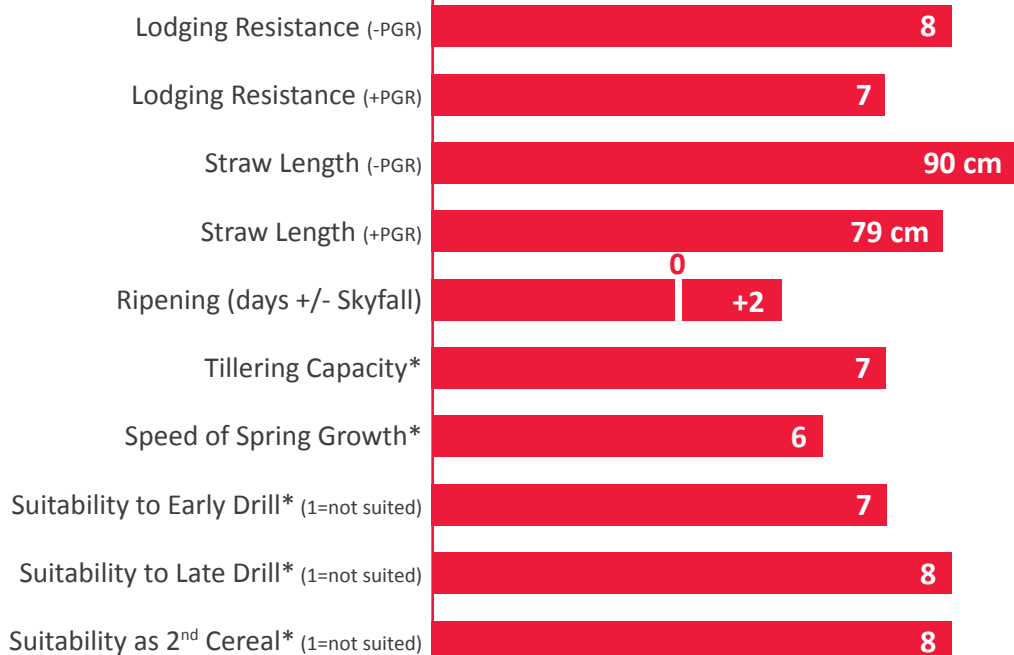

Very good disease resistance

Very stiff strawed variety

High Specific Weight

OWBM resistance

UKFM
GROUP 4

OWBM

	LG BEOWULF	Champion	KWS Dawsum	Gleam
YIELD (% of treated control)				
UK	104	106	102	102
East	104	105	102	102
West	103	107	101	102
North	107	105	105	103
Untreated (% of treated control)	83	82	86	78

DISEASE RESISTANCE

■ LG Beowulf ■ Champion ■ KWS Dawsum ■ Gleam

LG BEOWULF

BREEDERS REFERENCE: LGWU182 TRIAL STATUS: RECOMMENDED UK PARENTAGE: COSTELLO X GLEAM

High yielding feed variety, with strong on-farm performance

WINTER WHEAT

AGRONOMIC PROFILE

	LG BEOWULF	Champion	KWS Dawsum	Gleam
GRAIN QUALITY				
Specific Weight (kg/hl)	78.3	75.3	79.6	76.9
Protein Content (%)	11	10.9	10.8	10.8
Hagberg Falling Number	263	253	312	239
Resistance to Sprouting (1-9)	(6)	5	6	6

SOWING WINDOW

Data used from AHDB 2026/2027 Recommended List. See <https://ahdb.org.uk/rl> for full dataset. On the 1-9 scales, high figures indicate that the variety shows the character to a high degree. (e.g. high resistance). () = limited data. Agronomic features marked with * are breeders perspective.