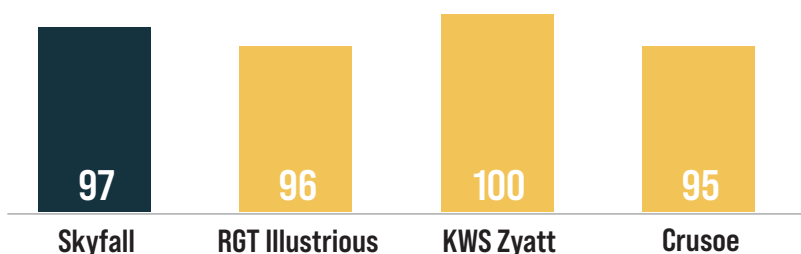

SKYFALL

The nation's favourite Group 1

- > Widest sowing window for Group 1
- > Short, stiff straw
- > Late-season security (strong on brown rust and fusarium)
- > Market leader in group 1

Skyfall.
Recommended
List 2025/26

UK FLOUR
MILLERS

RGT Skyfall
Approved for G1 milling
list 2024

+ Call us on **01799 533700**,
or visit us at ragtseeds.co.uk

think
SOLUTIONS
think RAGT

UK YIELD

UK **97%** East **97%** West **97%** North **96%** Untreated **64%**

YIELD PERFORMANCE

AGRONOMIC RATINGS

	Lodging -PGR [1-9]	Lodging +PGR [1-9]	Straw length [cm]	Ripening [days +/- Skyfall]
SKYFALL	9	8	84	0
RGT Illustrious	8	9	90	+1
KWS Zyatt	8	8	85	0
Crusoe	8	8	83	+1

DISEASE RATINGS

	Mildew	Yellow Rust	Brown Rust	Septoria Tritici	Eyespot	Fusarium	OWBM
SKYFALL	6	3	8	5.9	[6]@	7	R
RGT Illustrious	6	8	5	6.1	[6]@	6	-
KWS Zyatt	7	3	7	6.3	[7]@	6	-
Crusoe	6	8	3	6.5	[6]	7	-

Skyfall continues to be one of the UK's most widely grown varieties. Grown not just as a top class milling wheat, but for its other qualities, such as 2nd wheat performances and its wide sowing window, often outperforming true spring wheat varieties.